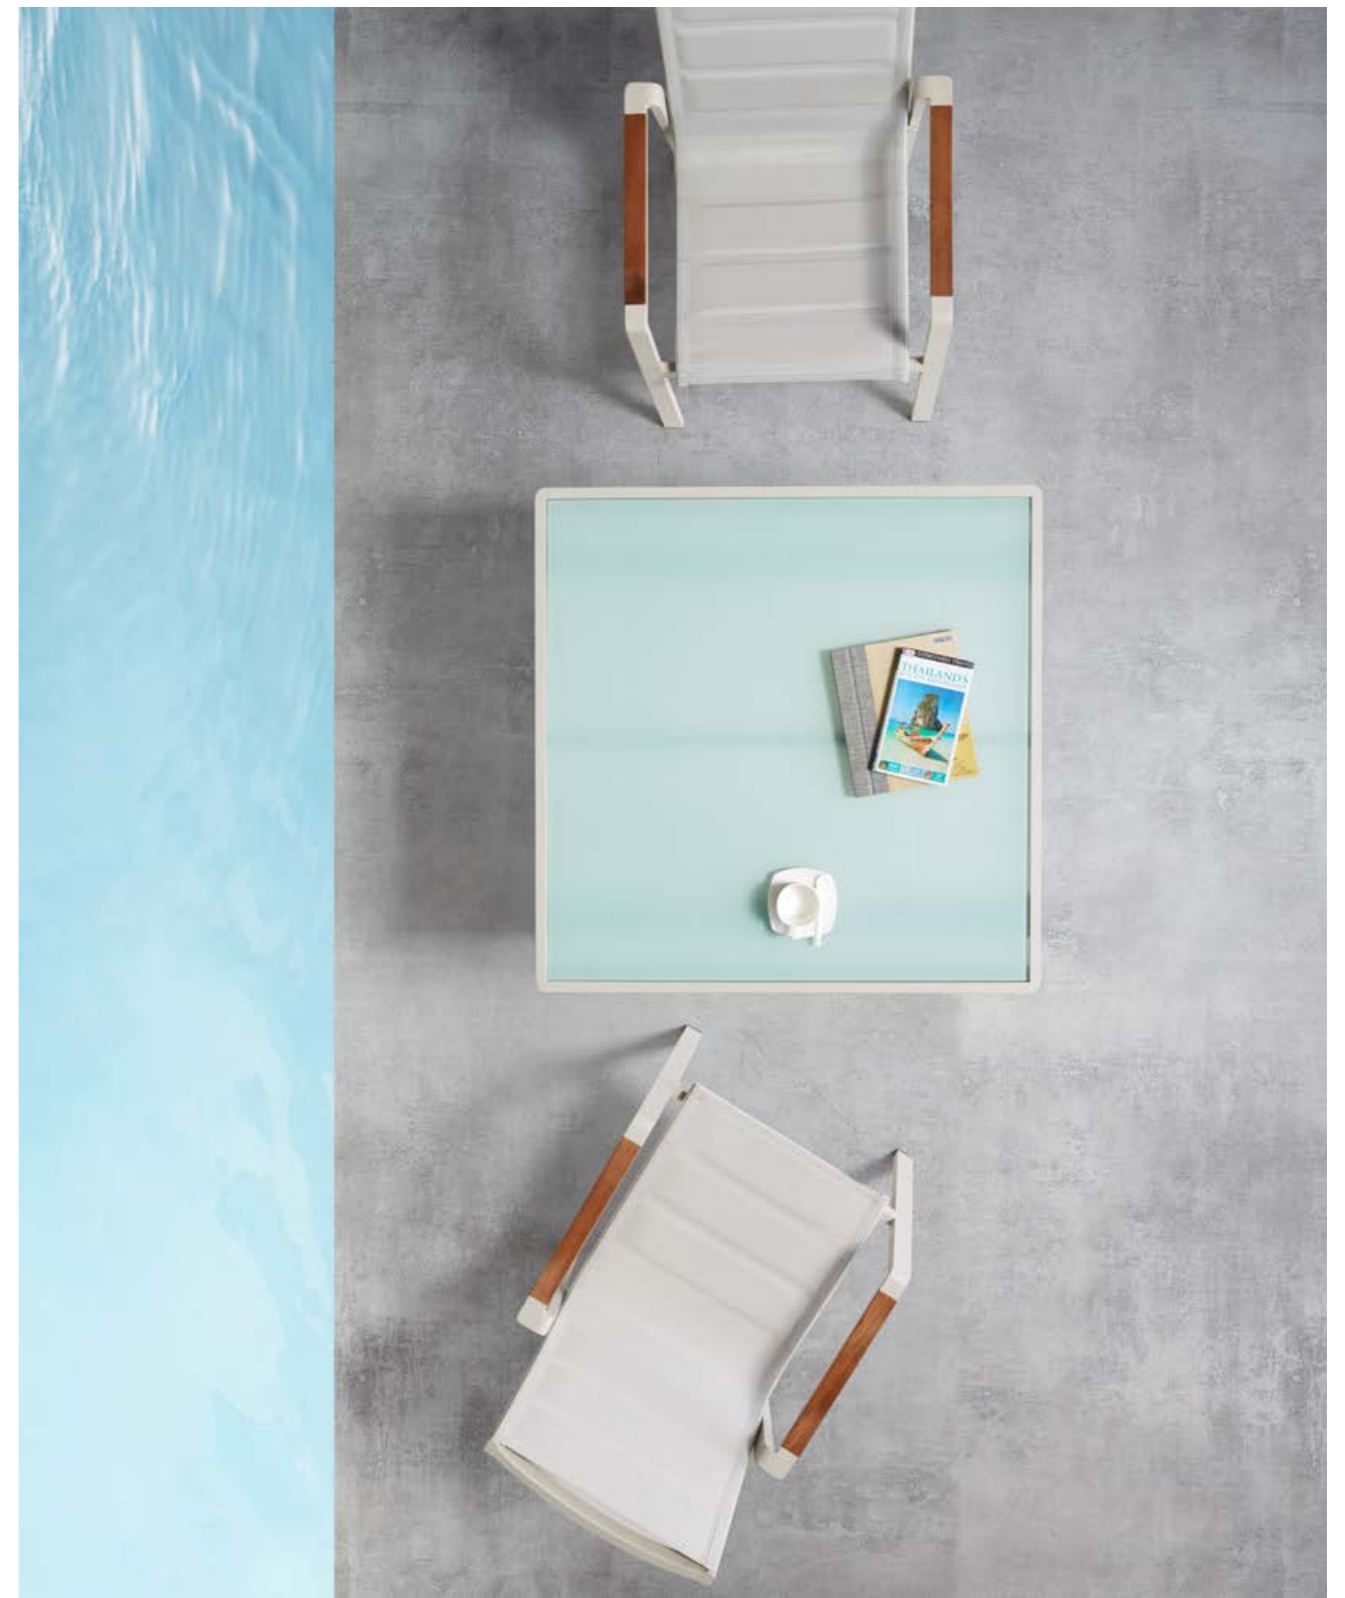

NOFI SECTIONAL SOFA SET CAN ALWAYS BE  
EXTENDED TO A BIGGER COMBINATION BY ADDING  
MIDDLE SOFA ELEMENT.

NOFI SUNBED IS ONE OF THE BEST CHOICES FOR CONTRACT USE. IT IS EASY TO BE MAINTAINED AND ALSO WITH LONGEVITY TO OFFER COMFORT FOR RELAXING.